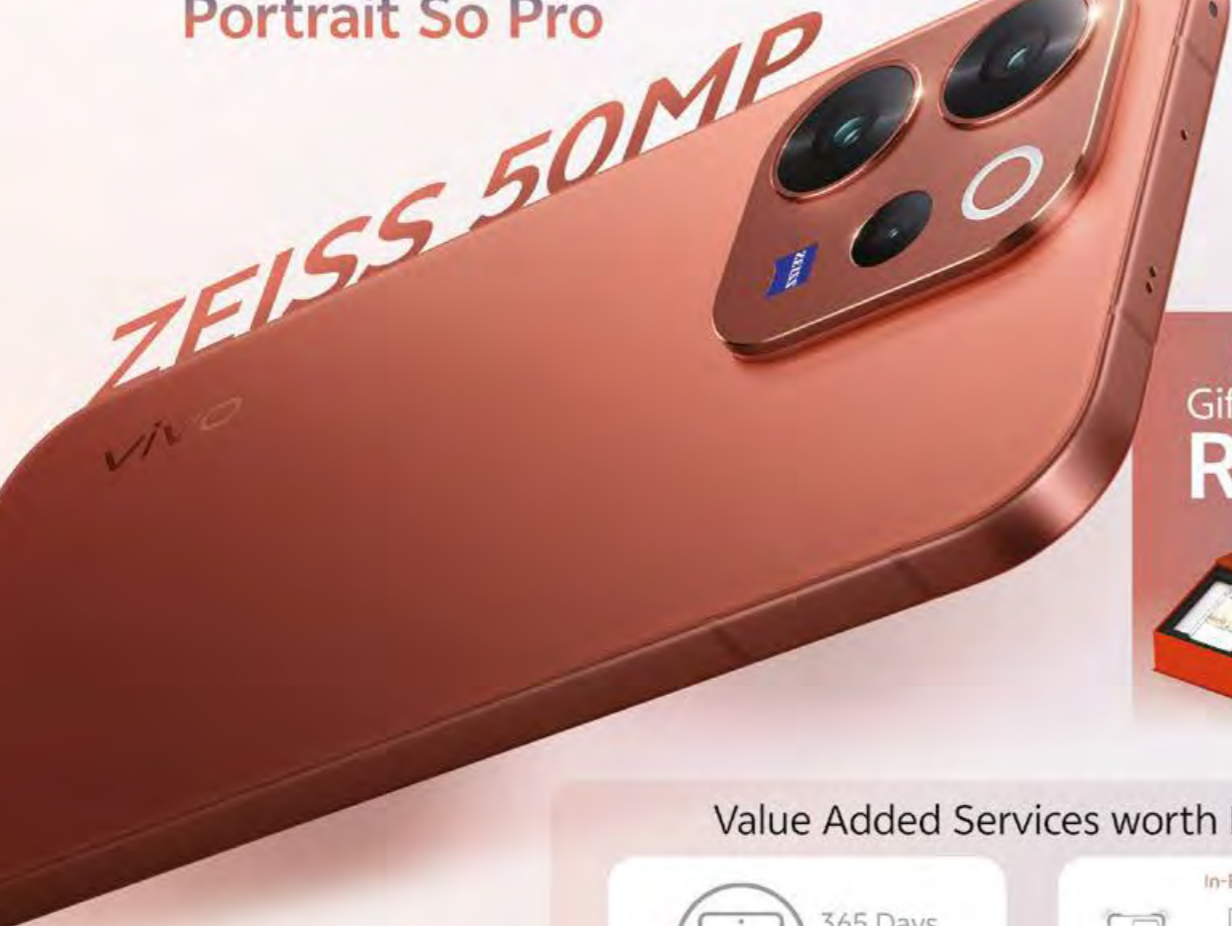

V70 FE | V70

Portrait So Pro

Co-engineered with ZEISS

Receive a
Gift Box worth
R3000

Scan the QR Code to claim your Gift Box

Value Added Services worth R5000

In-Box Items

TPU Cover | Screen Protector | Charger & Cable

Powered by
originOS