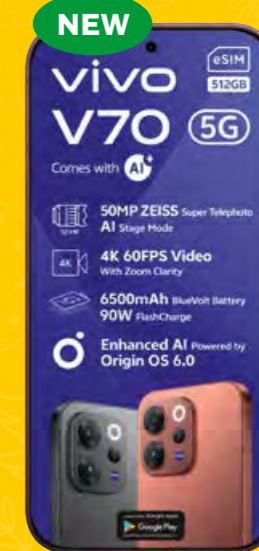

prime
R799 PMx36

FREE

180 Days' Appearance Protection
+ 50 Months' Smooth Usage
+ 5 Years' Battery Health
+ Free TPU Cover
+ Pre-applied Cover
Total Value **R1999**
(Exclusive to the vivo Y04)

365 Days' Appearance Protection
+ 50 Months' Smooth Usage
+ 5 Years' Battery Health
+ Free TPU Cover
+ Pre-applied Cover
Total Value **R3999**
(Exclusive to the vivo Y29, Y31 and V60 Lite)

365 Days' Appearance Protection
+ 50 Months' Smooth Usage
+ 5 Years' Battery Health
+ Free TPU Cover
+ Pre-applied Cover
+ Gift Box
Total Value **R7999**
(Exclusive to the vivo V70 FE and V70 5G)
Scan the QR code on pg. 34 to claim your Free Gift Box

vivo Deals