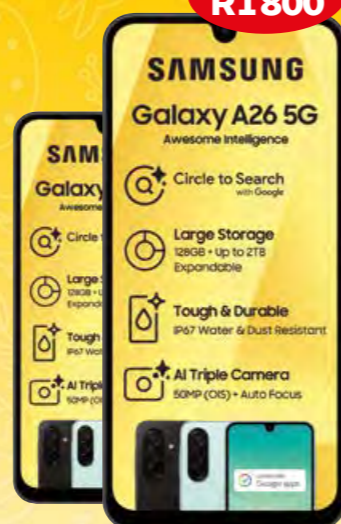

SAVE R1800

x2
MegaFlex 160
+ MegaFlex 160
~~WAS R499~~
NOW R449 PMx36