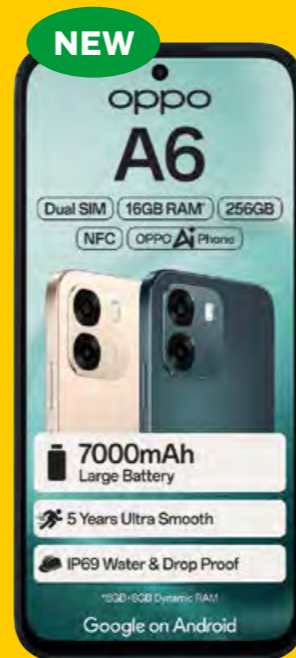

core
R399 PMx36
FREE
Supa Fly™ Fit Sync Smartwatch