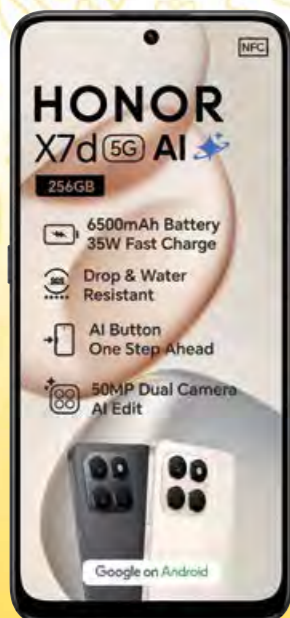

UPGRADE AND GET UP TO

9GB EXTRA DATA

PER MONTH

plus
R449 PMx36

+ FREE 9GB PM