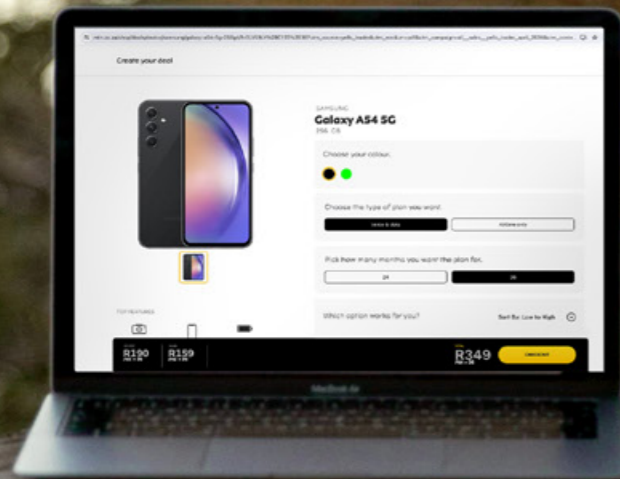

Add to cart and *make it yours.*

Browse epic deals and click to shop online.

ONLINE ONLY DEALS

FREE VOUCHER

HUAWEI
Nova 12i
2 GB AND 25 MIN
FROM **R329** PM x 36
Plus a free R400 Pick n Pay voucher.

FREE VOUCHER

MyMTN Home
Internet
MTN
Home Internet Ultra
UNCAPPED
FROM **R699** PM
Plus a free R1 000 Makro voucher.

2-IN-1

SAMSUNG
Galaxy A35
2 GB AND 25 MIN
FROM **R499** PM x 36
Plus a Samsung Galaxy A15.

FREE VOUCHER

OPPO
A58
2 GB AND 25 MIN
FROM **R229** PM x 36
Plus a free R500 Checkers voucher.

PRICE DROP

XIAOMI
Redmi Note 12
2 GB AND 25 MIN
FROM **R219** PM x 36
Was R249 PM, now **R219 PM.**

PRICE DROP

SAMSUNG
Galaxy A34
2 GB AND 25 MIN
FROM **R259** PM x 36
Was R329 PM, now **R259 PM.**

PRICE DROP

SAMSUNG
Galaxy A54
2 GB AND 25 MIN
FROM **R349** PM x 36
Was R449 PM, now **R349 PM.**

SUPER FLEX

MTN
SuperFlex
UNLIMITED CALLS AND SMS
FROM **R299** PM FOR 10 GB
Keep your number. Available with more data. T&C apply.

Limited stock available.

Check if you're due for an upgrade now.