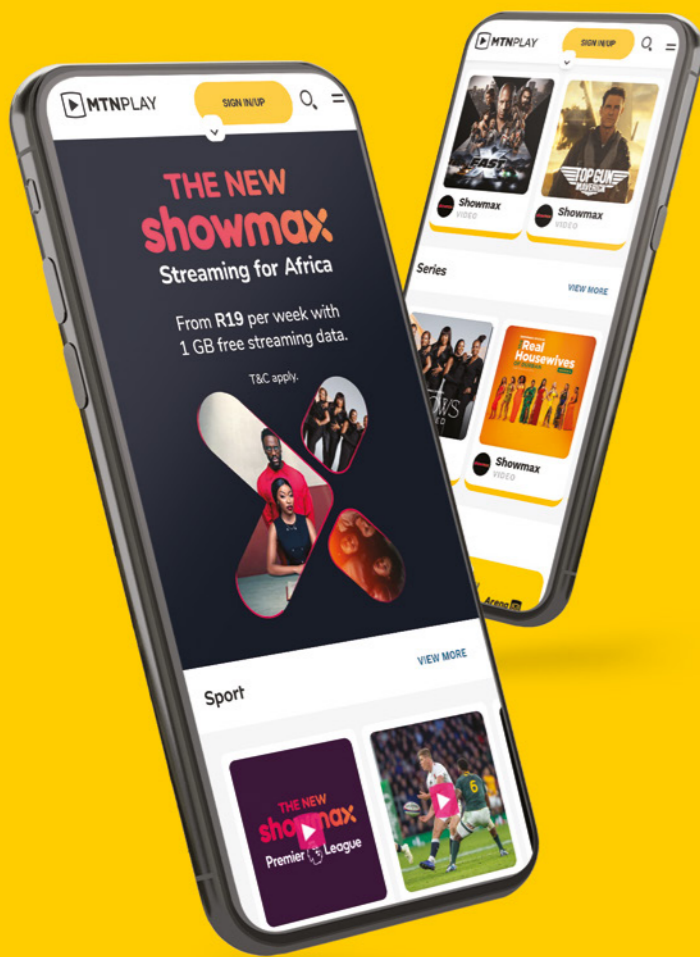

PAYJOY

Seize the moment

Your dream device is only a deposit away

All you need is:

SA ID document + Cellphone number + Email address

PayJoyZA | PayJoy_ZA

Terms and conditions at <https://www.payjoy.com/za>

Recharge with **R30** and get **FREE**

MTN Play is now on ayoba

Explore more of the freshest mobile entertainment with MTN Play now available on the ayoba app

Switch to ayoba now

FREE
1GB Data
Every month
Only available on the ayoba app for MTN users