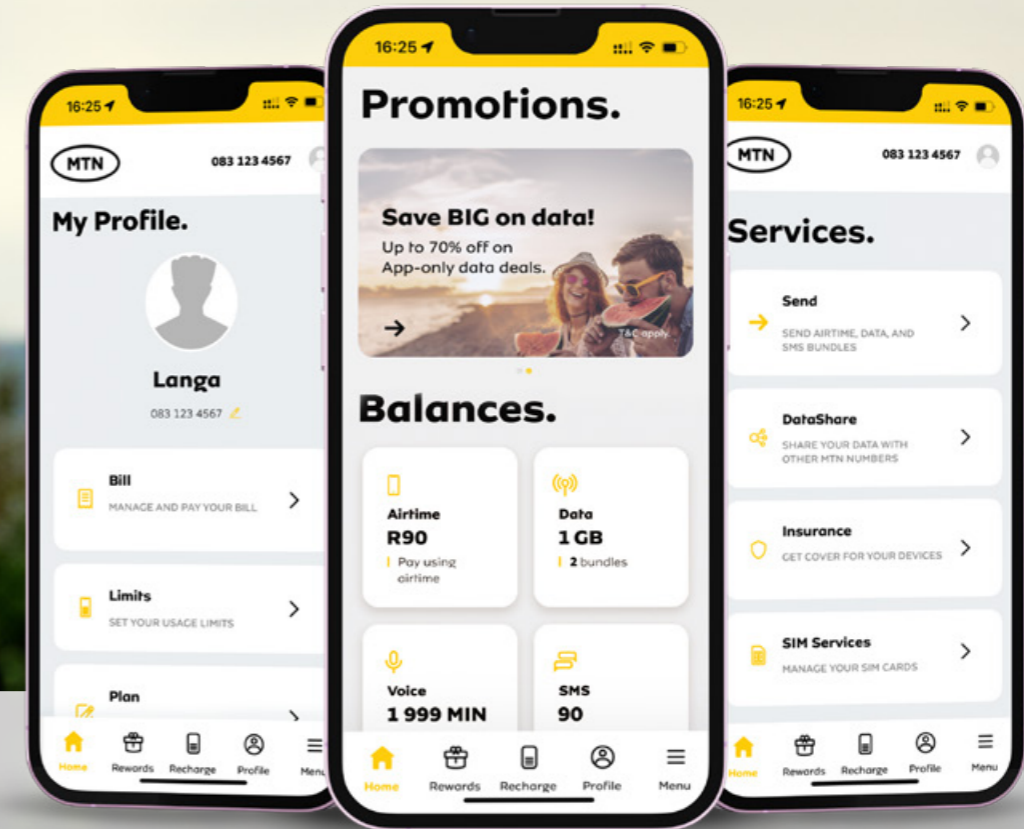

MTN
SuperFlex
UNLIMITED CALLS AND SMS
FROM **R299** PM FOR 10 GB
Keep your number. Available with more data. T&C apply.

Limited stock available.

 **Check if you're due for an upgrade now.** 

Get the **MTN App** that does it all.

Scan the QR code to download, or find it in your app store.

Get 1 GB FREE

when you download and use the MTN App for the first time.

Data valid for 1 day. T&C apply.

Zero-rated: Access and use the App at no cost, with no airtime or data required.

Recharge on the go.

Easily buy airtime and bundles using your bank card, airtime, MoMo or YelloBucks.

Unlock App-only deals.

Save up to 70% on data bundles available only on the MTN App.

Offers Made4U.

Get access to personally tailored data, voice, combo, social deals that give you the best value for money.

Get rewards.

Access instant daily discounts with Play & Win. Register for, earn or spend YelloBucks.

Self-RICA anywhere.

Activate new SIM cards in a few simple steps.

Control your spending.

Manage your spend limits, view balances, track data usage and access invoices and statements.