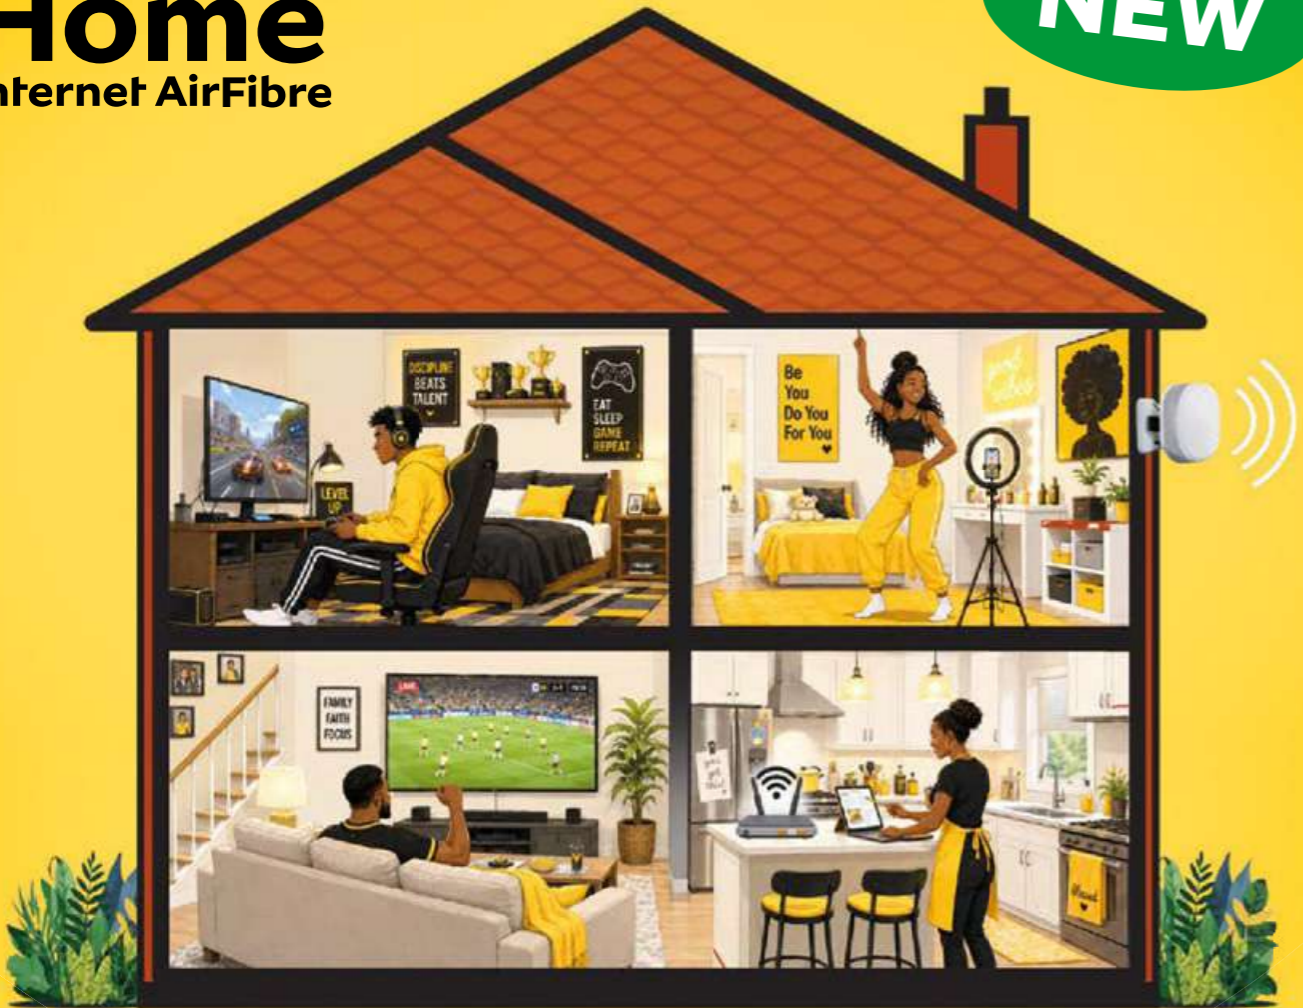

NEW

Stream faster. Game faster. Work faster.

No digging. Get superior uncapped AirFibre from R499^{PM}

MTN AirFibre 80	MTN AirFibre 150	MTN AirFibre 300
80Mbps	150Mbps	300Mbps
80Mbps Download 25Mbps Upload	150Mbps Download 50Mbps Upload	300Mbps Download 100Mbps Upload
Uncapped Data	Uncapped Data	Uncapped Data
R499 ^{*Month-to-Month}	R699 ^{*Month-to-Month}	R899 ^{*Month-to-Month}
Free-to-use router and outdoor antenna	Free-to-use router and outdoor antenna	Free-to-use router and outdoor antenna

FREE installation during this promotional period worth R499

- Superfast speeds up to **300Mbps**
- **Uncapped Data**
- **No trenching or digging needed**
- **Free-to-use router and outdoor antenna included**
- **Month-to-month flexibility**

Get connected in three simple steps

1. **1. Check your coverage:**
   Check if AirFibre is available in your area at fibre.mtn.co.za or visit your nearest MTN store.
2. **2. Place your order:**
   Choose your package and complete your sign-up.
3. **3. Book your installation:**
   We'll schedule a quick professional set-up.

Need help?

Call 083 123 4273

WhatsApp 083 385 7743

Click fibre.mtn.co.za
to log a support ticket

Scan for more info
Visit fibre.mtn.co.za to see other speeds and prices available at your address. All deals include uncapped data and a free-to-use router.

First month's subscription payable prior to installation