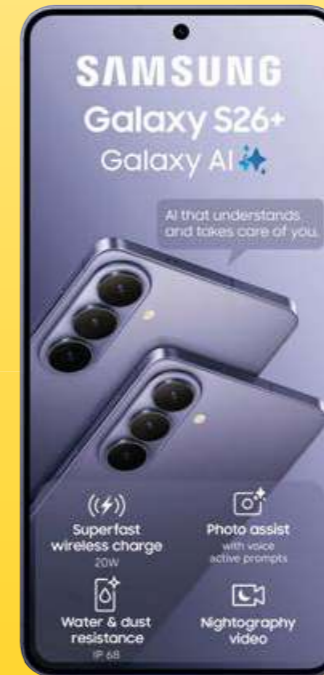

Samsung Galaxy S26+ (512GB)
5G Enabled

deluxe

R1 249 PMx36