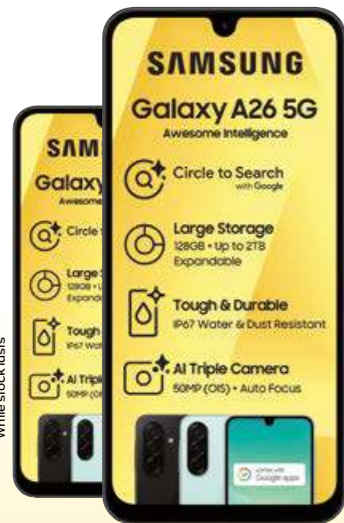

x2

MegaFlex 160
+ MegaFlex 160

R449 PMx36