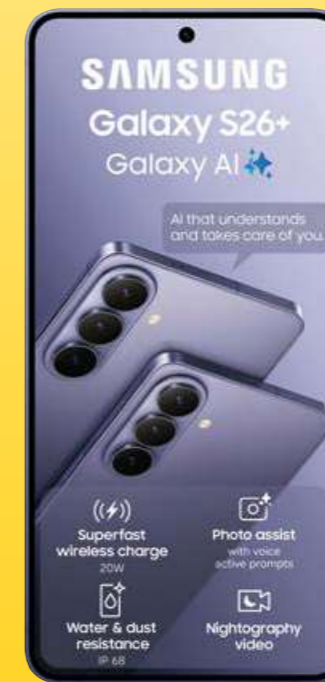

Samsung Galaxy S26+ (512GB) 5G Enabled

deluxe
R1249 PMx36