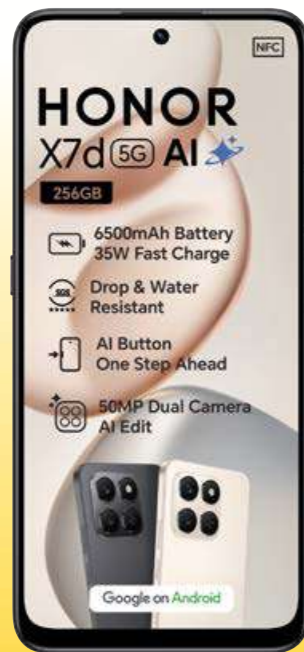

UPGRADE AND GET UP TO

3GB **EXTRA VALUE**

PER MONTH

core
R279 PMx36

+ FREE 1GB + 75 MIN PM